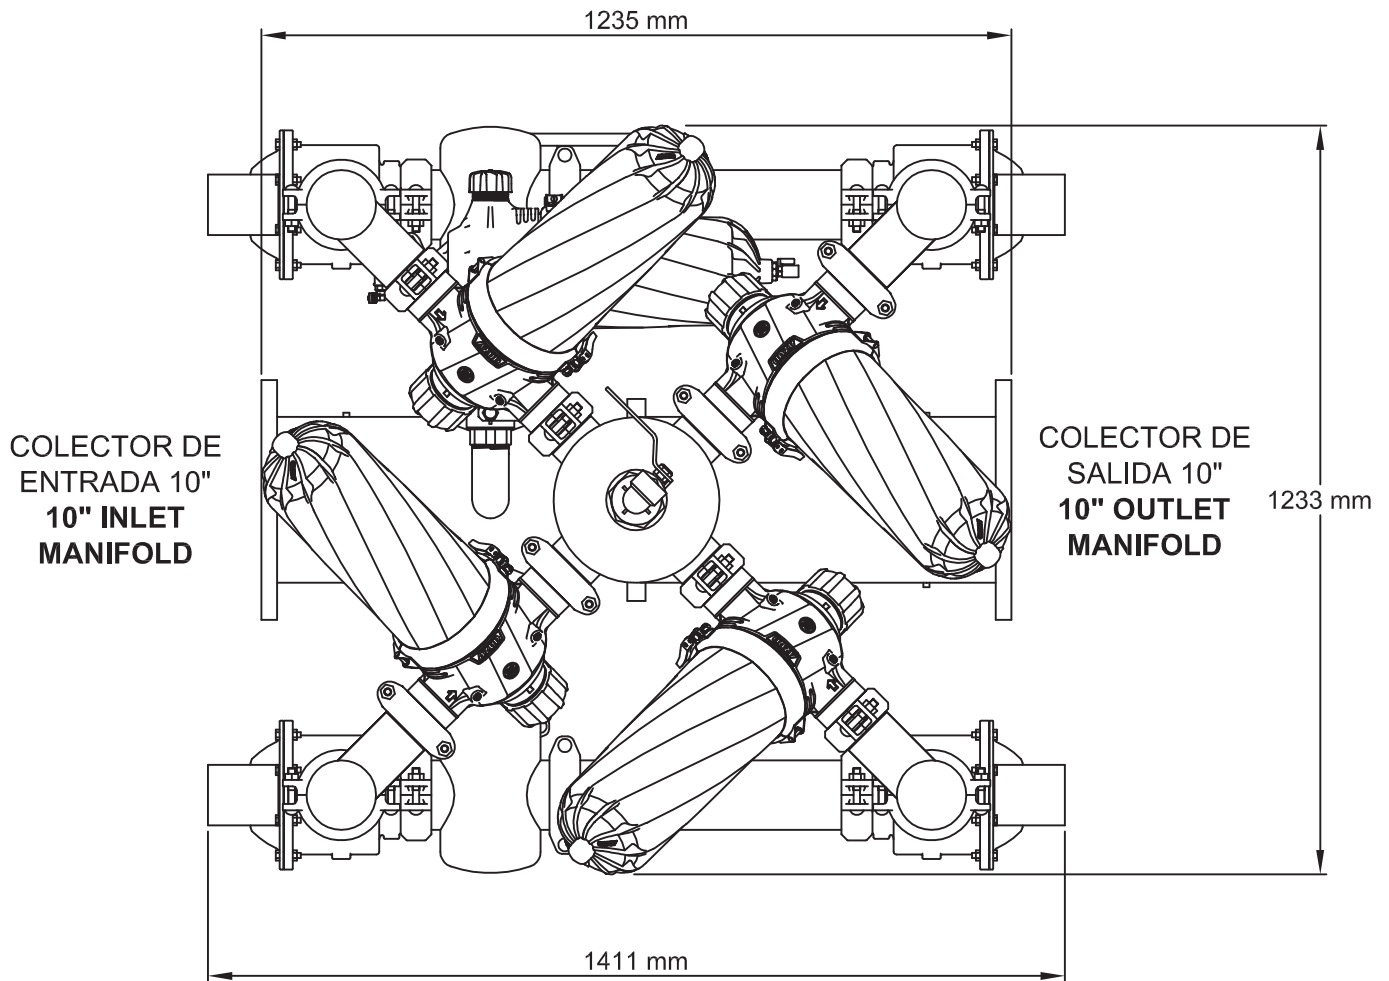

AZUD HELIX AUTOMATIC TOWER SYSTEM 12

SCALE	MATERIAL: Steel	RESPONS.: M. Martínez	AZUD
S/E	UNITS: mm	REVISION: 01	
A4 FORMAT	FILE: Alzado Azud Helix Automatic Tower System 12.dwg	29/02/2012	

AZUD HELIX AUTOMATIC TOWER SYSTEM 12

SCALE	MATERIAL: Steel	RESPONS.: M. Martínez	AZUD
S/E	UNITS: mm	REVISION: 01	
A4 FORMAT	FILE: Planta Azud Helix Automatic Tower System 12.dwg	29/02/2012	

AZUD HELIX AUTOMATIC TOWER SYSTEM 12

SCALE

MATERIAL: Steel

RESPONS.: M. Martínez

S/E

UNITS: mm

REVISION: 01

A4 FORMAT

FILE: Perfil Azud Helix Automatic Tower System 12.dwg

29/02/2012