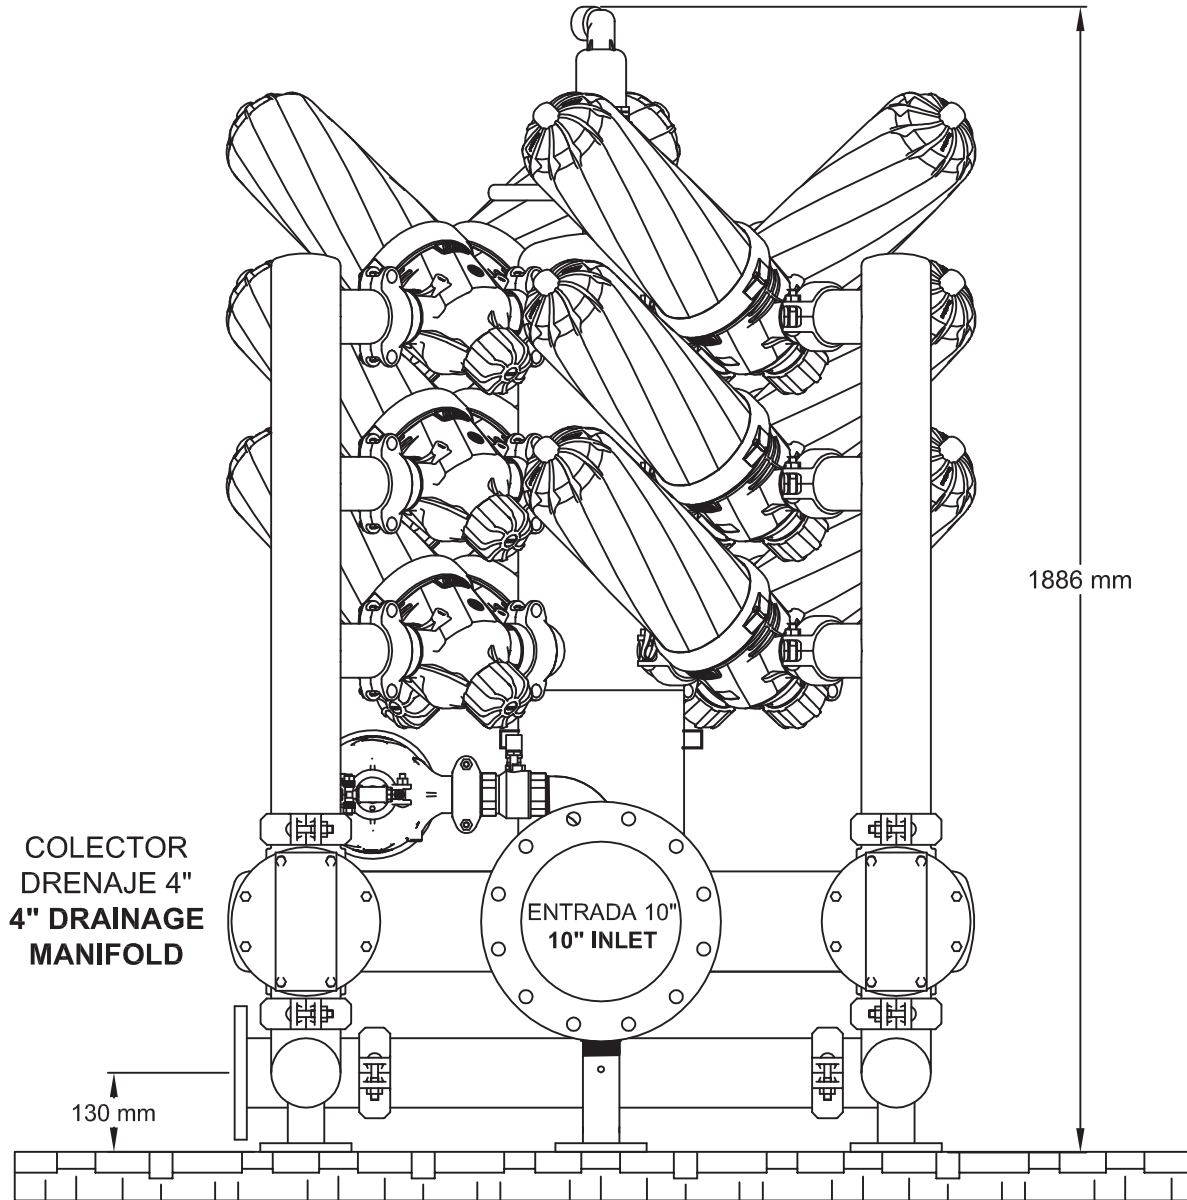

AZUD HELIX AUTOMATIC TOWER SYSTEM 12

SCALE	MATERIAL: Steel	RESPONS.: M. Martínez	AZUD
S/E	UNITS: mm	REVISION: 01	
A4 FORMAT	FILE: Alzado Azud Helix Automatic Tower System 12.dwg	29/02/2012	

AZUD HELIX AUTOMATIC TOWER SYSTEM 12

SCALE	MATERIAL: Steel	RESPONS.: M. Martínez	AZUD
S/E	UNITS: mm	REVISION: 01	
A4 FORMAT	FILE: Planta Azud Helix Automatic Tower System 12.dwg	29/02/2012	

AZUD HELIX AUTOMATIC TOWER SYSTEM 12

SCALE

MATERIAL: Steel